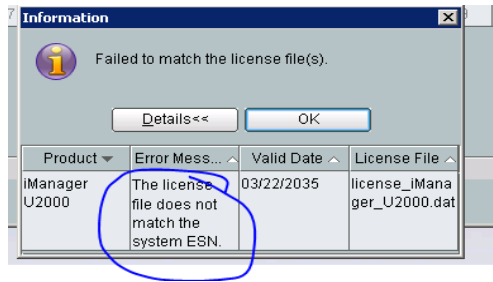

**OS:** Windows server 2008 R2 64Bit [Standard version] [English language].

For R015 Crack License you get below Message

For R017 Crack License you get below Message