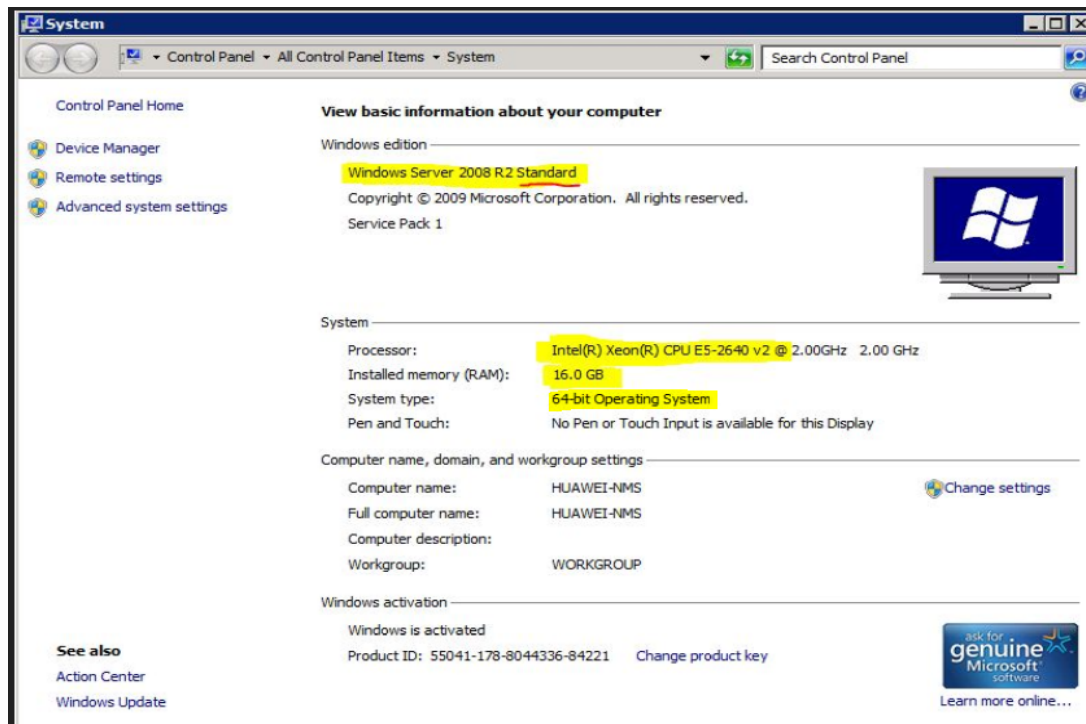

Difference Between Huawei U2000 R009, R014, R015 & R017 Version NMS

S/N	Version	License	Limitation	Supported OLT	Price
1	R009	Crack License	Login Time give you: Fail to match ESN license Error message. Version Upgrade not possible.	Support: MA5680, MA5683, MA5603, MA5608T	$100 USD (with installation)
2		1200000 ONT license	Some cases need to back server pc date. ONT Wifi SSID & ONT default password Change not possible.	License Not support: MA5600T & MA5800-X7, MA5800-X17 & MA5800-X2, MA5800-X15	
3	R014	Crack License	Login Time give you: Fail to match ESN license Error message. Version Upgrade not possible.	Support: MA5600, MA5680, MA5683, MA5603, MA5608T	$250 USD (with installation)
4		577150 ONT License		Remote ONT Wifi configure support from U2000 (Depends on ONT feature)	
4	R014 with Patch	Crack License	Login Time give you: Fail to match ESN license Error message. Version Upgrade not possible.	Support: MA5600, MA5680, MA5683, MA5603, MA5608T, MA5800-X7, MA5800-X17 & MA5800-X2, MA5800-X15	$450 USD (with installation)
5		577150 ONT License		Remote ONT Wifi configure support from U2000	
5	R015	Crack License	Login Time give you: Fail to match ESN license Error message. Version Upgrade not possible. You just ignore that message.	Support: MA5600, MA5680, MA5683, MA5603, MA5608T, MA5800-X7, MA5800-X17.	$300 USD (with installation)
6		16,000 ONT License		Remote ONT WAN PPPoE/DHCP/Static & Wifi configure support from U2000 (Depends on ONT feature). ONT Auto configure (Plug & Play) Support As per ONT model support in this version NMS.	
6	R017	Crack/demo License	Login Time give you: Fail to match ESN license Error message. Date Expired message. it show you demo license but everything works perfect. You just ignore that message. Version Upgrade not possible.	Support All Model OLT: MA5600, MA5680, MA5683, MA5603, MA5608T, MA5800-X7, MA5800-X17 & MA5800-X2, MA5800-X15.	$550 USD (with installation)
7		8000000 ONT License		Remote ONT WAN PPPoE/DHCP/Static & Wifi configure support from U2000 (Depends on ONT feature). ONT Auto configure (Plug & Play) Support. ONT default login user/password change possible. Support Windows-10/win server-2012 OS.	
7	R015	Orginal ESN License (500 ONT license)	You did not buy it from huawei, that causes it is not for your own Name. And not get any support from Huawei.	Support: MA5600, MA5680, MA5683, MA5603, MA5608T, MA5800-X7, MA5800-X17	$350 USD (with installation)
8			You did not get any ESN license error message this version.	Remote ONT WAN PPPoE/DHCP/Static & Wifi configure support from U2000 (Depends on ONT feature).	
8	R015	Orginal ESN License (1000 ONT license)	You did not buy it from huawei, that causes it is not for your own Name. And not get any support from Huawei.	Support: MA5600, MA5680, MA5683, MA5603, MA5608T, MA5800-X7, MA5800-X17	$500 USD (with installation)
9			You did not get any ESN license error message this version.	Remote ONT WAN PPPoE/DHCP/Static & Wifi configure support from U2000 (Depends on ONT feature).	
9	R015	Orginal ESN License (8000 ONT license)	You did not buy it from huawei, that causes it is not for your own Name.	Support: MA5600, MA5680, MA5683, MA5603, MA5608T, MA5800-X7, MA5800-X17	$1000 USD (with installation)
9			You did not get any ESN license error message this version.	Remote ONT WAN PPPoE/DHCP/Static & Wifi configure support from U2000 (Depends on ONT feature).	

Server Hardware configuration Example:

Intel Xeon E3-1230V5 3.4 GHz processor,

(For Vmware/Virtual PC need 4 logical CPU Core & 2 Socket per Core.)

RAM 8/16GB, HDD: 300GB Or SSD: 256GB.

C: 100GB

D: 150GB

OS: Windows server 2008 R2 64Bit [Standard version] [English language].